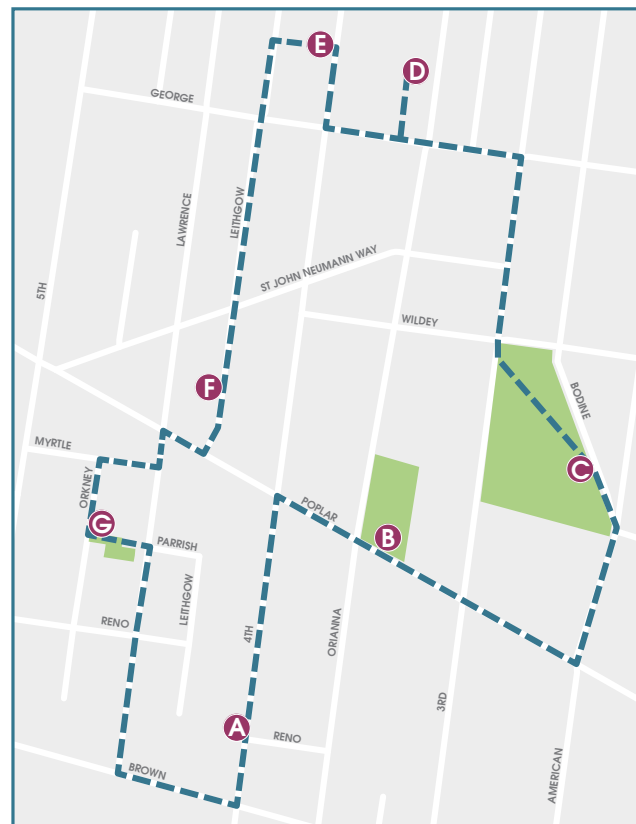

WEST PHILADELPHIA SELF-GUIDED WALKING TOUR

3 MILES

- A. Warrington Community Garden,
4731 Warrington Avenue
- B. Pentridge Children's Garden,
4929 Pentridge Street
- C. Saint Bernard Community Garden,
1008-1010 S. Saint Bernard Street
- D. Chester Avenue Community Garden,
4715 Chester Avenue
- E. The Woodlands Community Garden,
4000 Woodland Avenue

NORTHERN LIBERTIES SELF-GUIDED WALKING TOUR

1 MILE

- A. City Planter, 814 N. 4th Street - Refreshments
- B. Orianna Hill, 900 N. Orianna Street
- C. Liberty Lands, 961 N. 3rd Street
- D. Bodine High School Garden, 1101 N.
4th Street - Free Parking
- E. Spooky Garden, 1116 N. 4th St
- F. Seedy Acres, 912 N. Leithgow Street
- G. Orkney Park, 867 N. Orkney Street