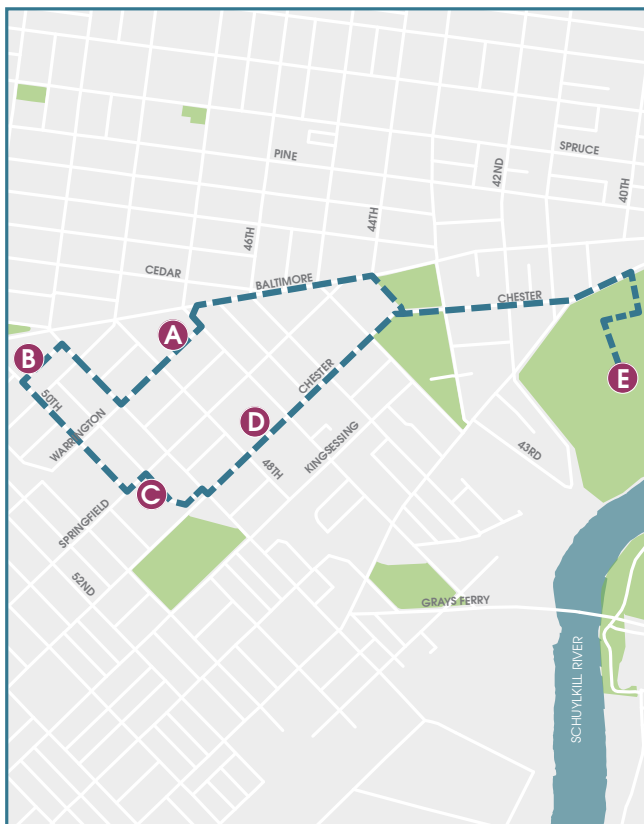

WEST PHILADELPHIA SELF-GUIDED WALKING TOUR

3 MILES

- A. Warrington Community Garden,
4731 Warrington Avenue
- B. Pentridge Children's Garden,
4929 Pentridge Street
- C. Saint Bernard Community Garden,
1008-1010 S. Saint Bernard Street
- D. Chester Avenue Community Garden,
4715 Chester Avenue
- E. The Woodlands Community Garden,
4000 Woodland Avenue

NORTHERN LIBERTIES SELF-GUIDED WALKING TOUR

1 MILE

- A. City Planter, 814 N. 4th Street - Refreshments
- B. Orianna Hill, 900 N. Orianna Street
- C. Liberty Lands, 961 N. 3rd Street
- D. Bodine High School Garden, 1101 N.
4th Street - Free Parking
- E. Spooky Garden, 1116 N. 4th St
- F. Seedy Acres, 912 N. Leithgow Street
- G. Orkney Park, 867 N. Orkney Street