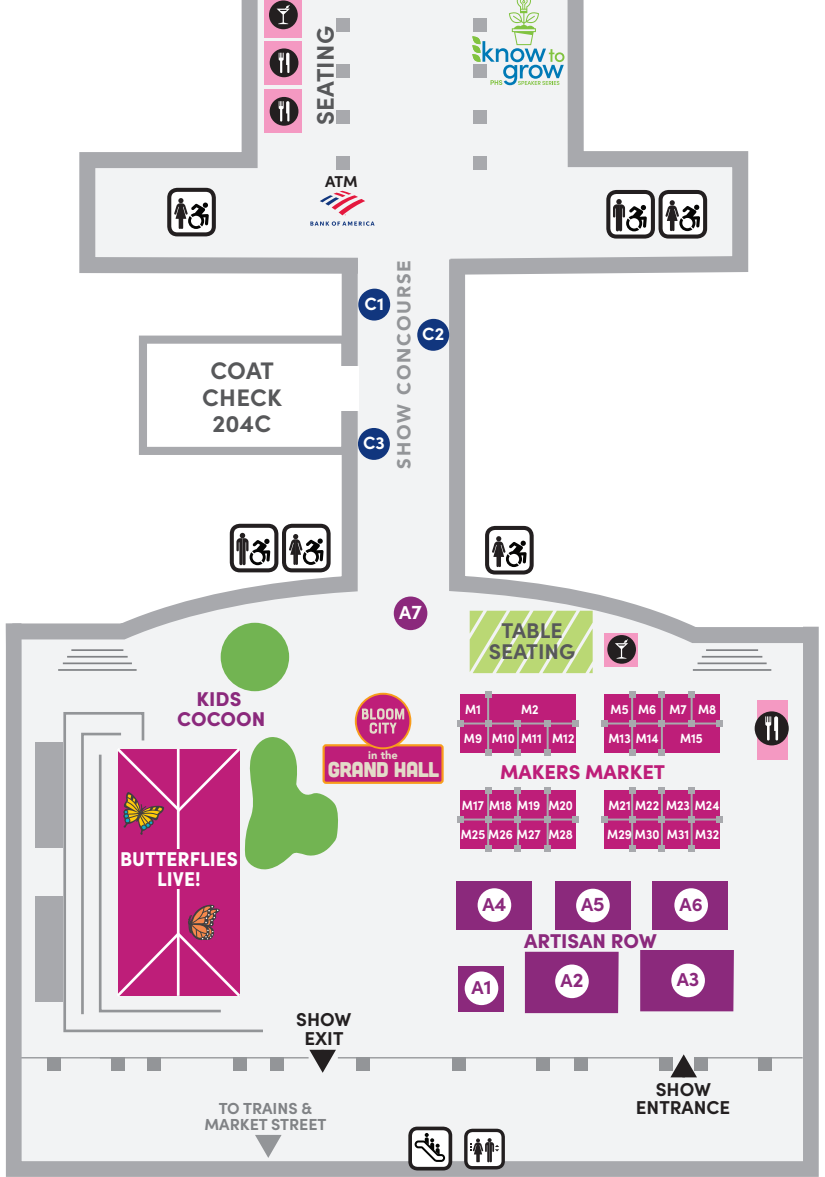

1. ### KIDS COCOON
2. Our youngest Flower Show guests can discover, interact, play, and learn in our free Kids Cocoon play area! From discovery tables, artistic group programs, education sessions with PHS staff and other horticulture experts, kids will enjoy this age-appropriate area, open during Flower Show hours. Free with a Flower Show ticket.
3. ### BUTTERFLIES LIVE!
4. Experience both native and exotic butterflies with spectacular color like never before! Spend time with these beautiful pollinators in a serene setting. Separate fee required.
5. ### ARTISAN ROW
6. Bring home a beautiful floral or garden-inspired craft that you make by hand at the Flower Show! Work alongside upscale artisans and create an item unique to you. Separate fee required.
7. A1 Botanical Jewelry | Posh & Bloom
   A2 Fresh Floral Crown | Philly DIY Wedding
   A3 Flower Show Candle or Diffuser | Wax & Wine
   A4 Dried Flower Arrangement | Camellia Faire
   A5 Succulent Terrarium | Philadelphia Flower Market
   A6 Floral Handbag | The Bloom Wagon
   A7 Build Your Own Bouquet | The Flower Mama

THANK YOU TO OUR SPONSORS

EXCLUSIVE SPONSORS
BANK OF AMERICA | Independence Blue Cross

OFFICIAL SPONSORS
ACME | BARTLETT TREE EXPERTS | BELGARD
EPHENRY | HENDRICK'S GIN | SMO

SUPPORTING SPONSORS
BORNEE | Green Mountain Energy | DonJulio | KeteOne | MEDIA PARTNER abc

MAP KEY
First Aid, Women's Restroom, Men's Restroom, Food & Beverage, Escalator, Elevator, Information