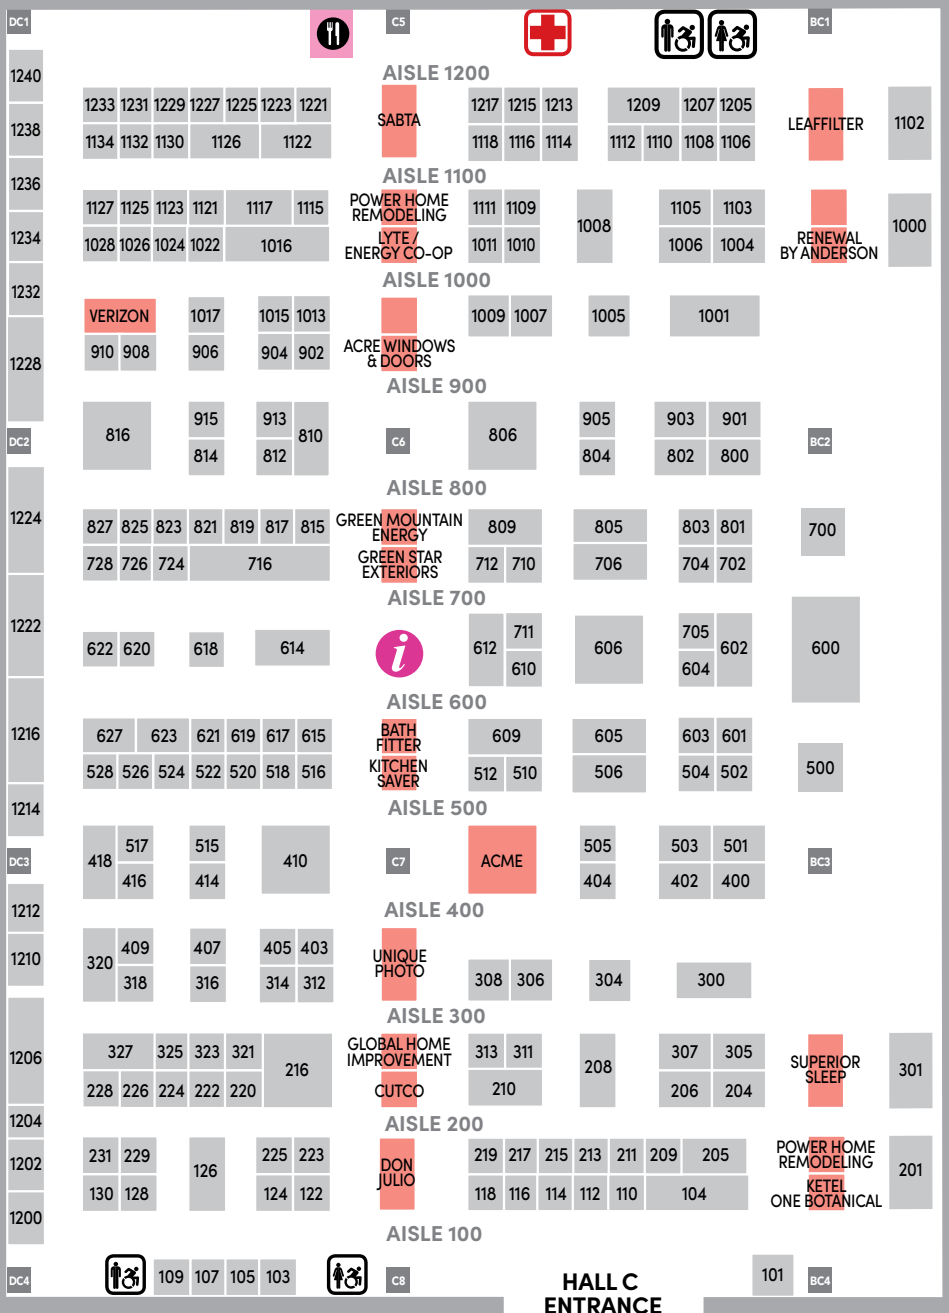

MAP KEY
 First Aid, Women's Restroom, Men's Restroom, Food & Beverage, Escalator, Elevator, Information

MARKETPLACE

Marketplace map and list are accurate as of February 9, 2024

AISLE 100

- Hudson River Inlay.....101
- Ketel One Botanical.....\$102**
- American Garden Tool Co.....103
- Tabora Farms.....104
- What D Hook.....105
- Sara Setzer Feltworks.....107
- Bluestem Botanicals.....109
- Critter Fence.....110
- Ivy Designs.....112
- Russian Winter.....114
- Shady Exotics.....116
- Elements by Jill Schwartz.....118
- Don Julio.....\$120**
- Health & Tea.....122
- Fennycraft.....124
- Your Garden Specialist.....126
- Breeke.....128
- Whisker Biscuits.....130

AISLE 300

- Cultivar Limited.....300
- Hudson Valley Seed Co.....301
- Visions of Tibet.....304
- Sarapaan.....305
- Seven Barrels.....306
- True Honey Teas.....307
- Toucan Hats.....308
- Unique Photo.....\$310**
- Sunskara.....311
- The Ultimate Dirty Little Digger.....312
- Jonathan's Spoons.....313
- The Mud Mat.....314
- Global Home Improvement.....\$315**
- JWT Gnome.....316
- The Stoked Pineapple.....318
- Chocolate Elegance.....320
- Alphie & Ollie.....321
- Bonsai Art Gallery.....323
- Natures Kanvas.....325
- Danny K Handbags.....327