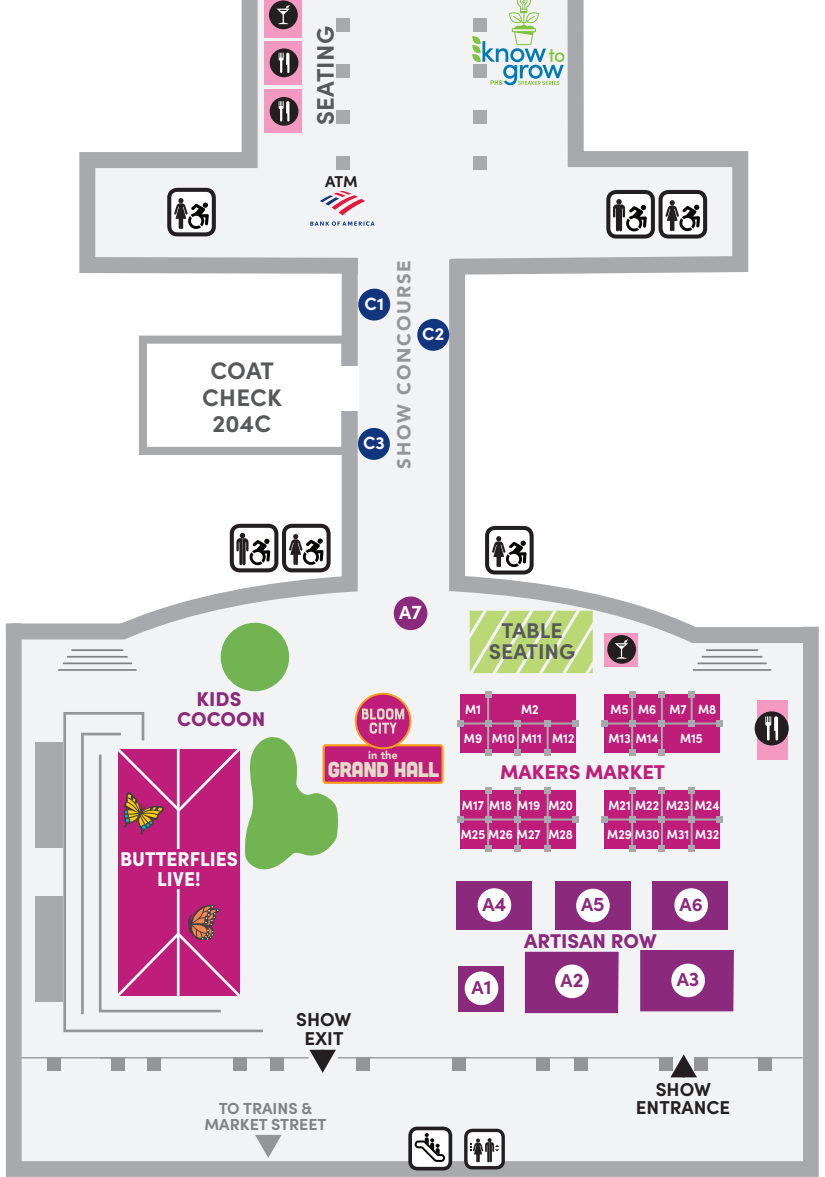

- ### KIDS COCOON
- Our youngest Flower Show guests can discover, interact, play, and learn in our free Kids Cocoon play area! From discovery tables, artistic group programs, education sessions with PHS staff and other horticulture experts, kids will enjoy this age-appropriate area, open during Flower Show hours. Free with a Flower Show ticket.
- ### BUTTERFLIES LIVE!
- Experience both native and exotic butterflies with spectacular color like never before! Spend time with these beautiful pollinators in a serene setting. Separate fee required.
- ### ARTISAN ROW
- Bring home a beautiful floral or garden-inspired craft that you make by hand at the Flower Show! Work alongside upscale artisans and create an item unique to you. Separate fee required.
- A1 Botanical Jewelry | Posh & Bloom  
 A2 Fresh Floral Crown | Philly DIY Wedding  
 A3 Flower Show Candle or Diffuser | Wax & Wine  
 A4 Dried Flower Arrangement | Camellia Faire  
 A5 Succulent Terrarium | Philadelphia Flower Market  
 A6 Floral Handbag | The Bloom Wagon  
 A7 Build Your Own Bouquet | The Flower Mama
- ### MAKERS MARKET
- Featuring local artisans and their hand-made artistic wares. Note that some vendors are only here on specific dates.
- M1 Exit343 Design  
 M2 Crescent Moon  
 M5 Brixy & Co 3/1-3/3  
 M5 EAO Craft Studio 3/4-3/7  
 M5 So Many Flowers 3/8-3/10  
 M6 Waters & Wild 3/1-3/3  
 M6 Beautiful Botanicals 3/4-3/7  
 M6 ElleSEA Shoppe 3/8-3/10  
 M7 Silver Garden Designs 3/1-3/3  
 M7 Intuitive Crystal Healing Shoppe 3/4-3/7  
 M7 The Tie Bro 3/8-3/10  
 M8 Terraintextures 3/1-3/3  
 M8 MKC Photography 3/4-3/7  
 M8 Terraintextures 3/8-3/10  
 M9 ArtbyAlicia  
 M10 Mason Made  
 M11 Tia Woven Goods  
 M12 Char & Whiskers  
 M13 Colours Of Rain  
 M14 Timeless Turtle Co.  
 M15 Invisible Lens Photography  
 M17 Vellum Soap/Philadelphia Bee Co  
 M18 Fern in The Forest  
 M19 Daisy Lane Studio  
 M20 Simply Devine Home  
 M21 Aaron Apsley Artwork  
 M22 Melmos Dog Treats  
 M23 Elizabeth Peyton Creations  
 M24 Bucks County Flowers + Things  
 M25 Ennulat Designs  
 M26 Seader & Soil  
 M27 Maker Missy  
 M28 Karla Gudeon Art & Design  
 M29 Color & Flame  
 M30 The Willow Witch  
 M31 The Aroma Alchemists  
 M32 My Peruvian Treasures