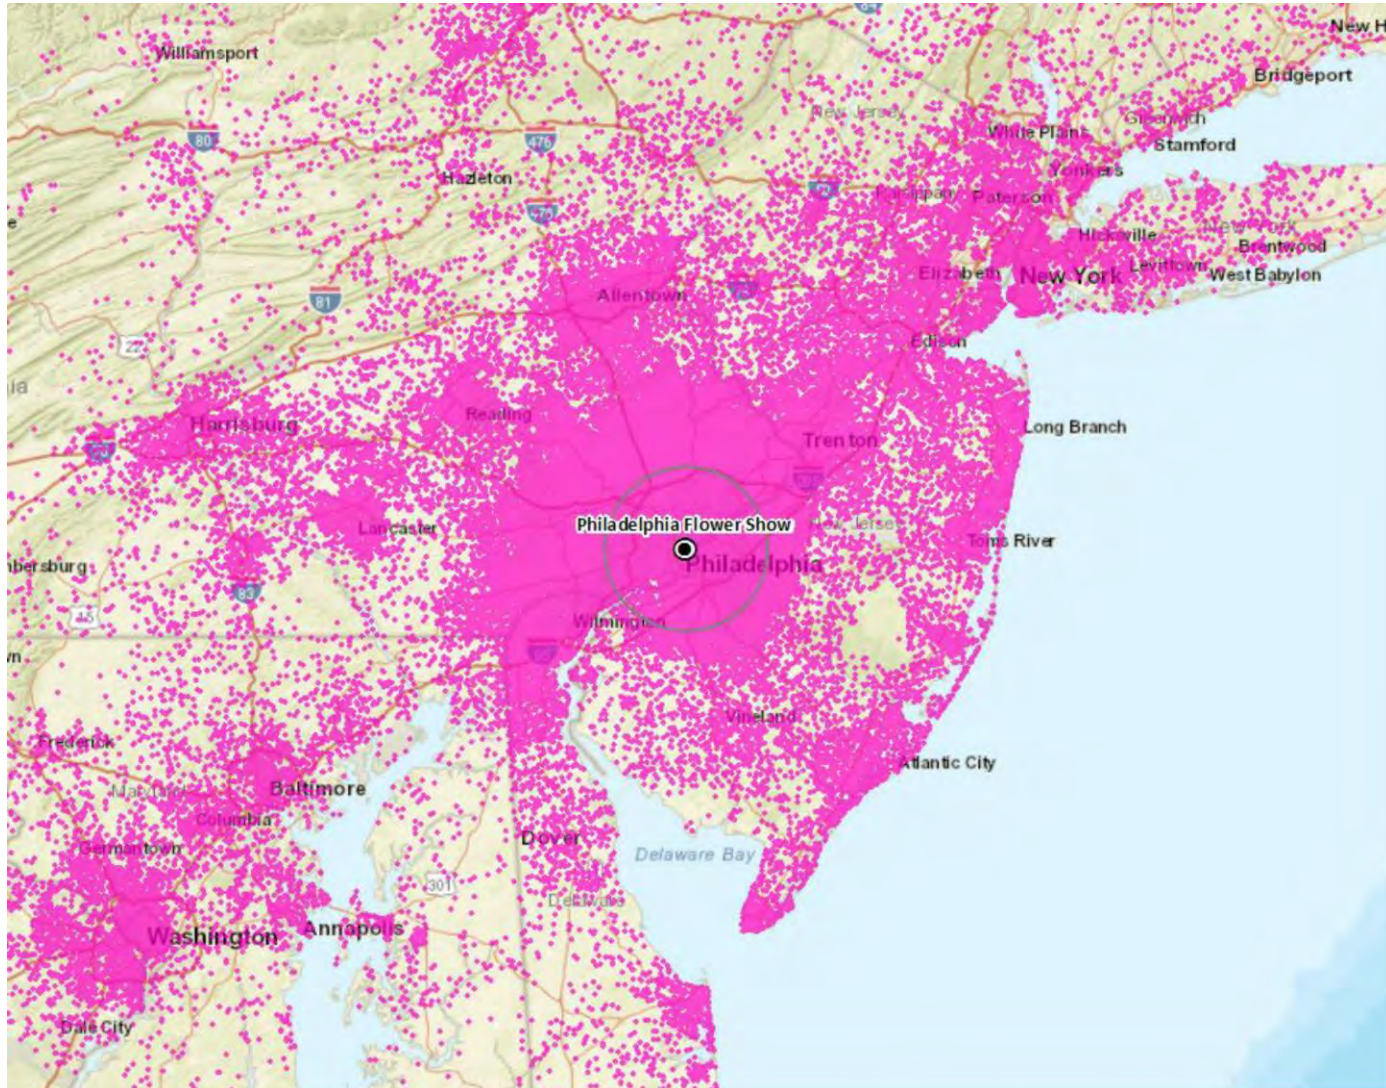

The 2024 Philadelphia Flower Show takes place March 2-10 at the Pennsylvania Convention Center.

Historical Stats

- The Flower Show is the major fundraising event for PHS.
- Started in 1829, it is the largest and oldest flower show in the U.S.
- Attracts ~200,000 attendees annually and generates over \$64 Million in economic impact for the City of Philadelphia.
- Top 10 attended events in the country.
- Features 10 acres of large-scale artful installations with hundreds of gardens, floral designers, and exhibits
- Voted 'Best Event in the World' (2014 & 2017) by International Festival & Events Association.
- In 2021 & 2022 the Flower Show moved outdoors to FDR Park.
- The 2023 Flower Show moved back to the Pennsylvania Convention Center.