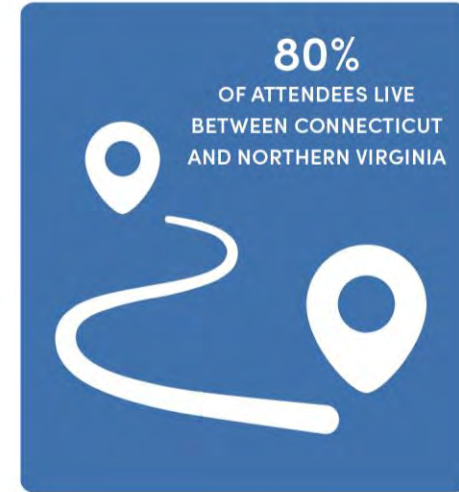

2024 PHS Philadelphia Flower Show.

Demographic Profile

PHS EMAIL COMMUNICATIONS DEMOGRAPHICS

18-24	2.7%
25-34	20.5%
35-44	18.4%
45-54	9.4%
55-64	10.3%
65+	29%