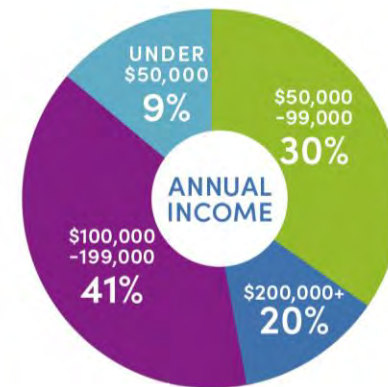

Legend
one dot = 1 Ticket Sold

2024 PHS Philadelphia Flower Show.

Demographic Profile

PHS EMAIL COMMUNICATIONS DEMOGRAPHICS

18-24	2.7%
25-34	20.5%
35-44	18.4%
45-54	9.4%
55-64	10.3%
65+	29%

Demographic data provided by Alexander Babbage