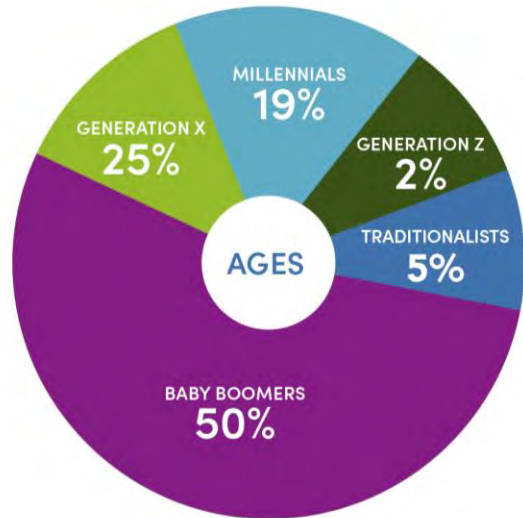

The 2024 Philadelphia Flower Show takes place March 2-10 at the Pennsylvania Convention Center.

Historical Stats

- The Flower Show is the major fundraising event for PHS.
- Started in 1829, it is the largest and oldest flower show in the U.S.
- Attracts ~200,000 attendees annually and generates over \$64 Million in economic impact for the City of Philadelphia.
- Top 10 attended events in the country.
- Features 10 acres of large-scale artful installations with hundreds of gardens, floral designers, and exhibits
- Voted 'Best Event in the World' (2014 & 2017) by International Festival & Events Association.
- In 2021 & 2022 the Flower Show moved outdoors to FDR Park.
- The 2023 Flower Show moved back to the Pennsylvania Convention Center.

2023 Philadelphia Flower Show Attendance – Regional View

- › The 2023 Flower Show drew more heavily from all areas, continuing to draw most extensively from the greater Philadelphia region, as well as increasing draw from states along the Atlantic Coast
- › More than half (58.4%) of tickets in 2023 were purchased by residents of the state of Pennsylvania.

Legend
one dot = 1 Ticket Sold

2024 PHS Philadelphia Flower Show.

Demographic Profile

PHS EMAIL COMMUNICATIONS DEMOGRAPHICS

18-24	2.7%
25-34	20.5%
35-44	18.4%
45-54	9.4%
55-64	10.3%
65+	29%

Demographic data provided by Alexander Babbage