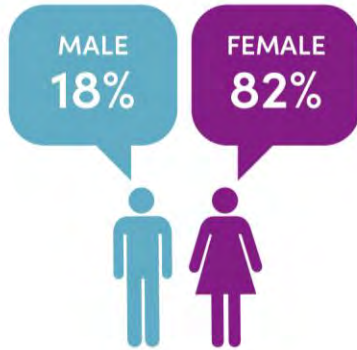

Legend
one dot = 1 Ticket Sold

2024 PHS Philadelphia Flower Show.

Demographic Profile

PHS EMAIL COMMUNICATIONS DEMOGRAPHICS

18-24	2.7%
25-34	20.5%
35-44	18.4%
45-54	9.4%
55-64	10.3%
65+	29%

Demographic data provided by Alexander Babbage