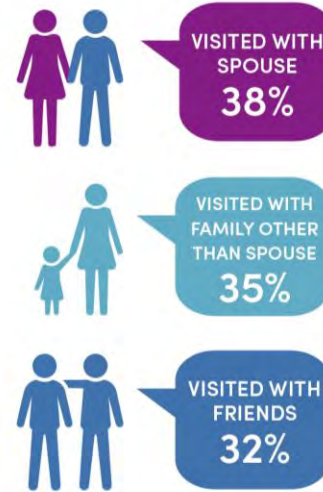

2023 Philadelphia Flower Show Attendance – Regional View

- › The 2023 Flower Show drew more heavily from all areas, continuing to draw most extensively from the greater Philadelphia region, as well as increasing draw from states along the Atlantic Coast
- › More than half (58.4%) of tickets in 2023 were purchased by residents of the state of Pennsylvania.

Legend
one dot = 1 Ticket Sold

2024 PHS Philadelphia Flower Show.

Demographic Profile

PHS EMAIL COMMUNICATIONS DEMOGRAPHICS

18-24	2.7%
25-34	20.5%
35-44	18.4%
45-54	9.4%
55-64	10.3%
65+	29%

Demographic data provided by Alexander Babbage