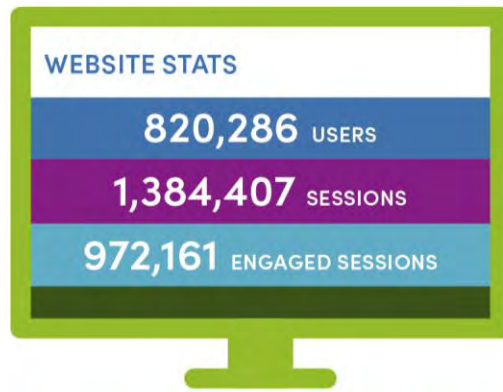

The 2024 Philadelphia Flower Show takes place March 2-10 at the Pennsylvania Convention Center.

Historical Stats

- The Flower Show is the major fundraising event for PHS.
- Started in 1829, it is the largest and oldest flower show in the U.S.
- Attracts ~200,000 attendees annually and generates over \$64 Million in economic impact for the City of Philadelphia.
- Top 10 attended events in the country.
- Features 10 acres of large-scale artful installations with hundreds of gardens, floral designers, and exhibits
- Voted 'Best Event in the World' (2014 & 2017) by International Festival & Events Association.
- In 2021 & 2022 the Flower Show moved outdoors to FDR Park.
- The 2023 Flower Show moved back to the Pennsylvania Convention Center.

2023 Philadelphia Flower Show Attendance – Regional View

- › The 2023 Flower Show drew more heavily from all areas, continuing to draw most extensively from the greater Philadelphia region, as well as increasing draw from states along the Atlantic Coast
- › More than half (58.4%) of tickets in 2023 were purchased by residents of the state of Pennsylvania.

Legend
one dot = 1 Ticket Sold

2024 PHS Philadelphia Flower Show.

Demographic Profile

PHS EMAIL COMMUNICATIONS DEMOGRAPHICS

18-24	2.7%
25-34	20.5%
35-44	18.4%
45-54	9.4%
55-64	10.3%
65+	29%

Demographic data provided by Alexander Babbage