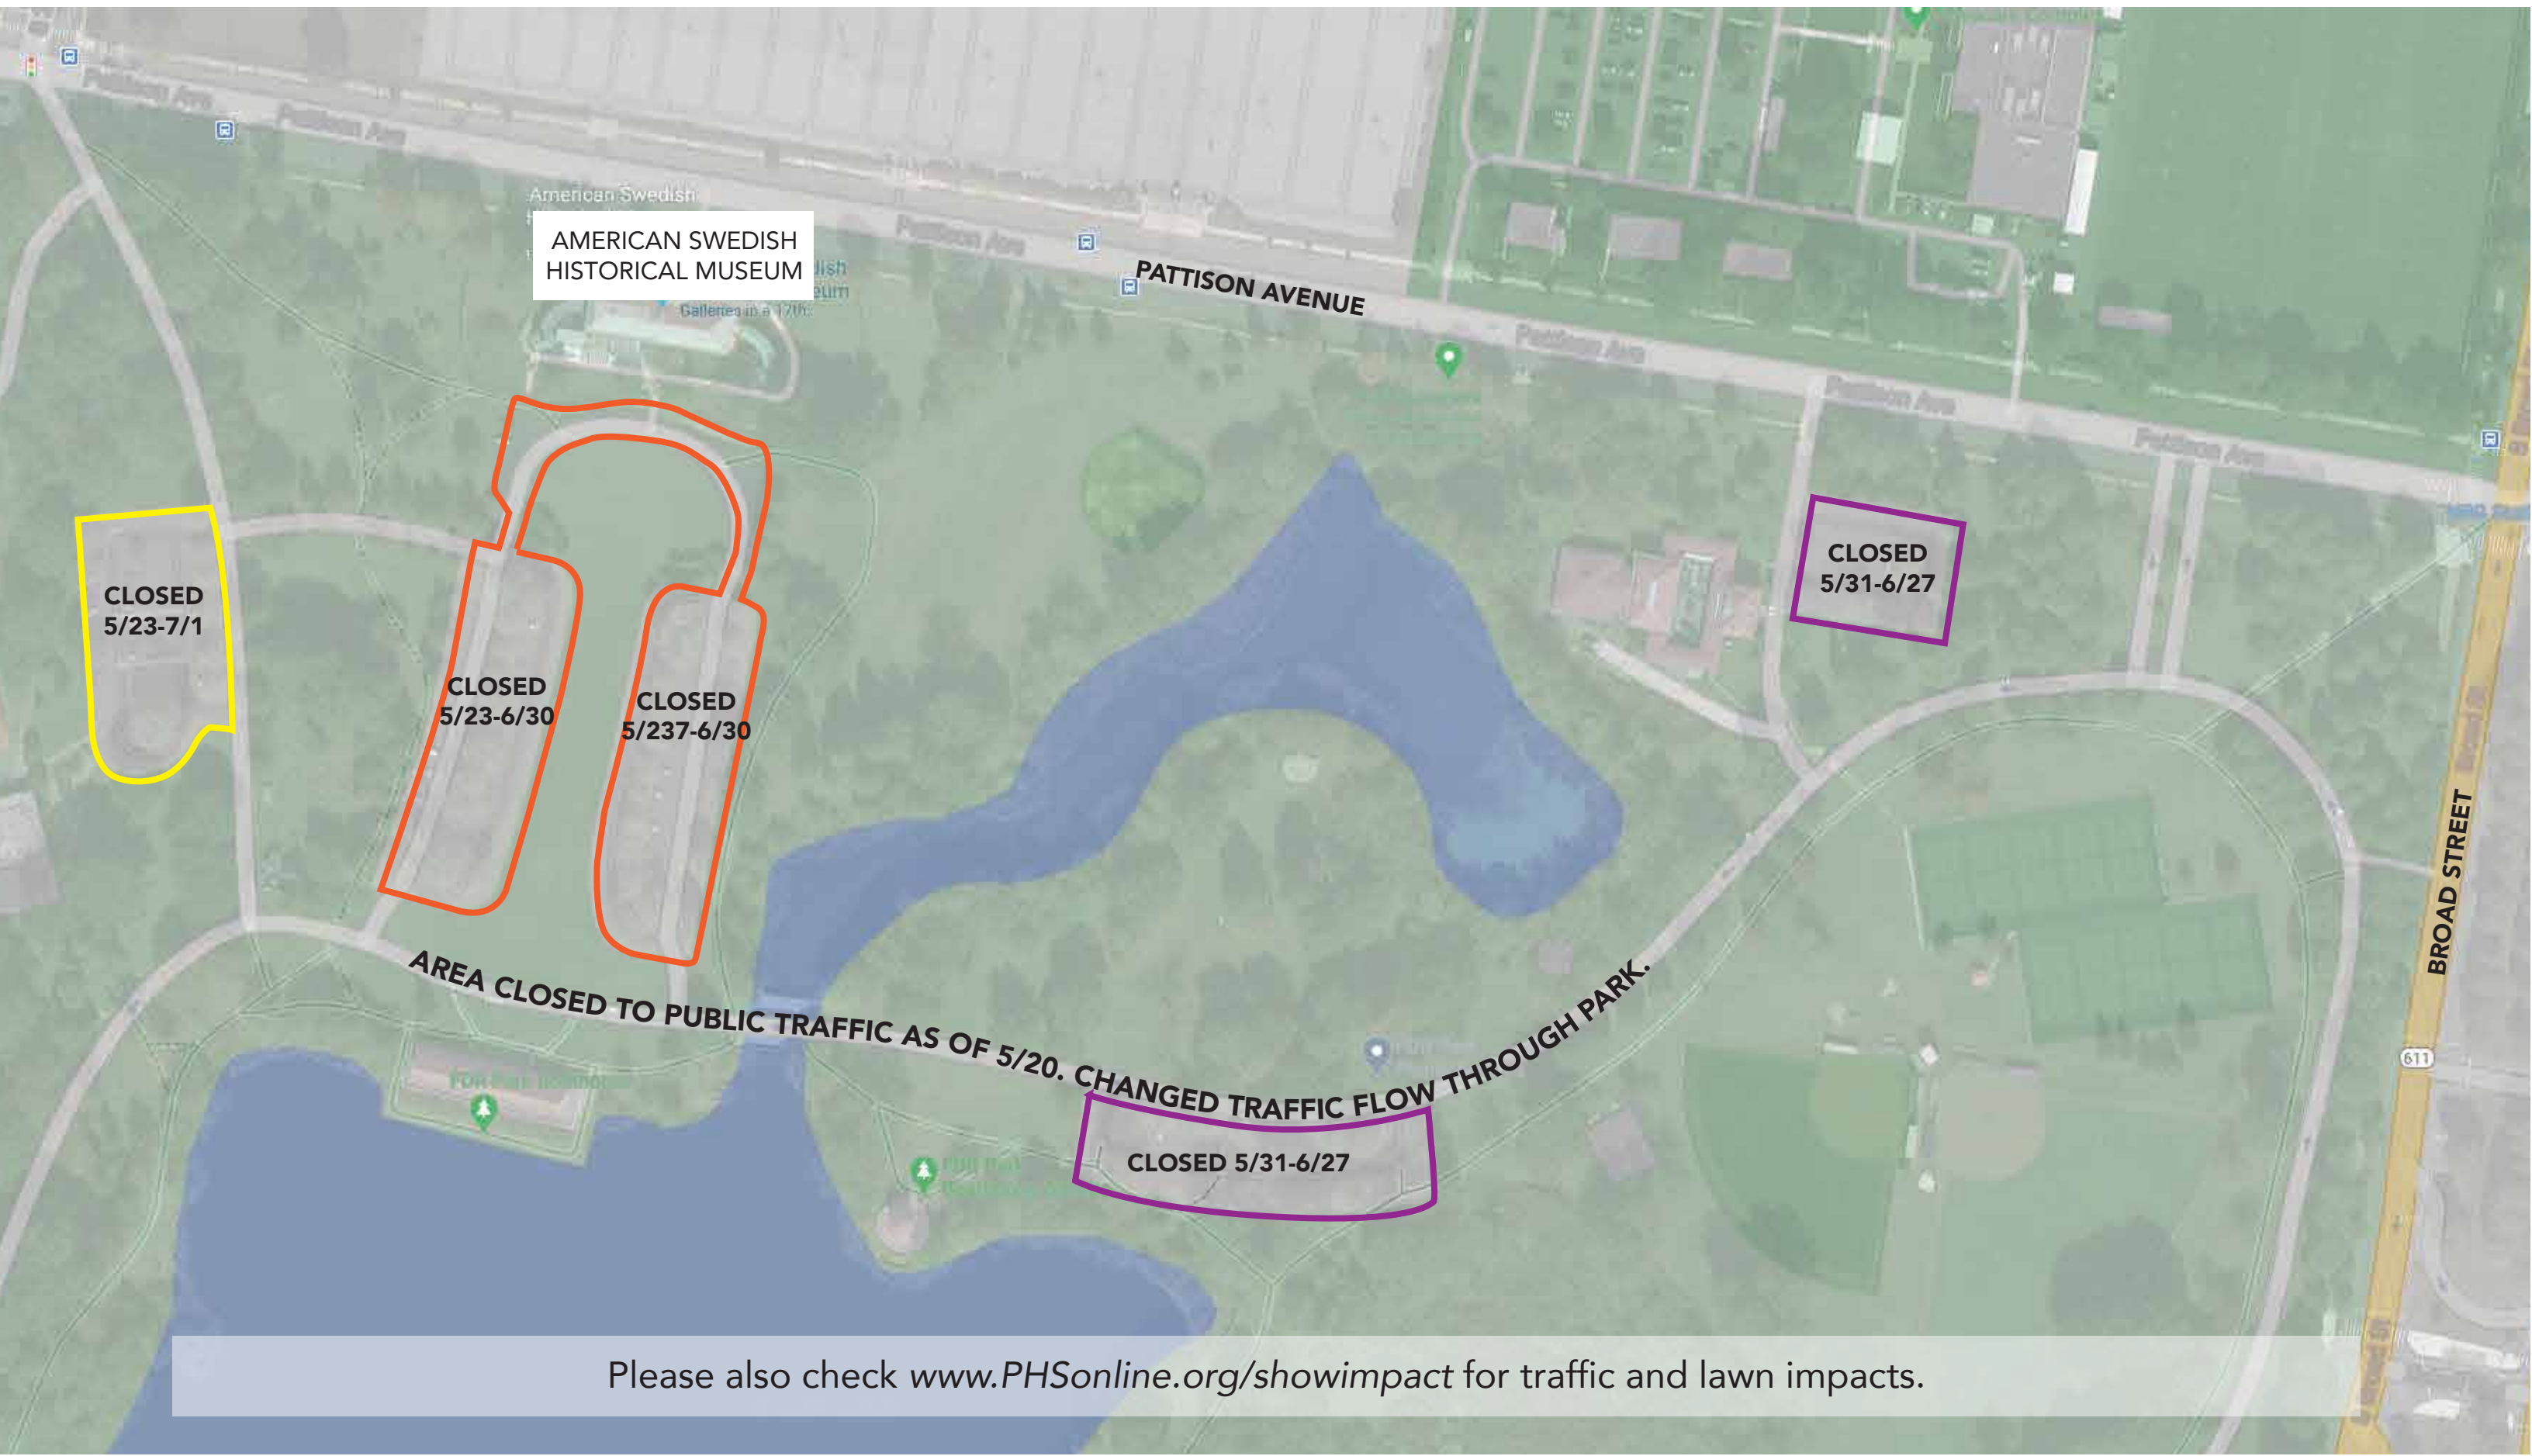

 **PHS Philadelphia Flower Show FDR PARK PARKING LOT CLOSURES**

AMERICAN SWEDISH
HISTORICAL MUSEUM

CLOSED
5/23-7/1

CLOSED
5/23-6/30

CLOSED
5/23-6/30

CLOSED
5/31-6/27

AREA CLOSED TO PUBLIC TRAFFIC AS OF 5/20. CHANGED TRAFFIC FLOW THROUGH PARK.

CLOSED 5/31-6/27

Please also check www.PHSONline.org/showimpact for traffic and lawn impacts.