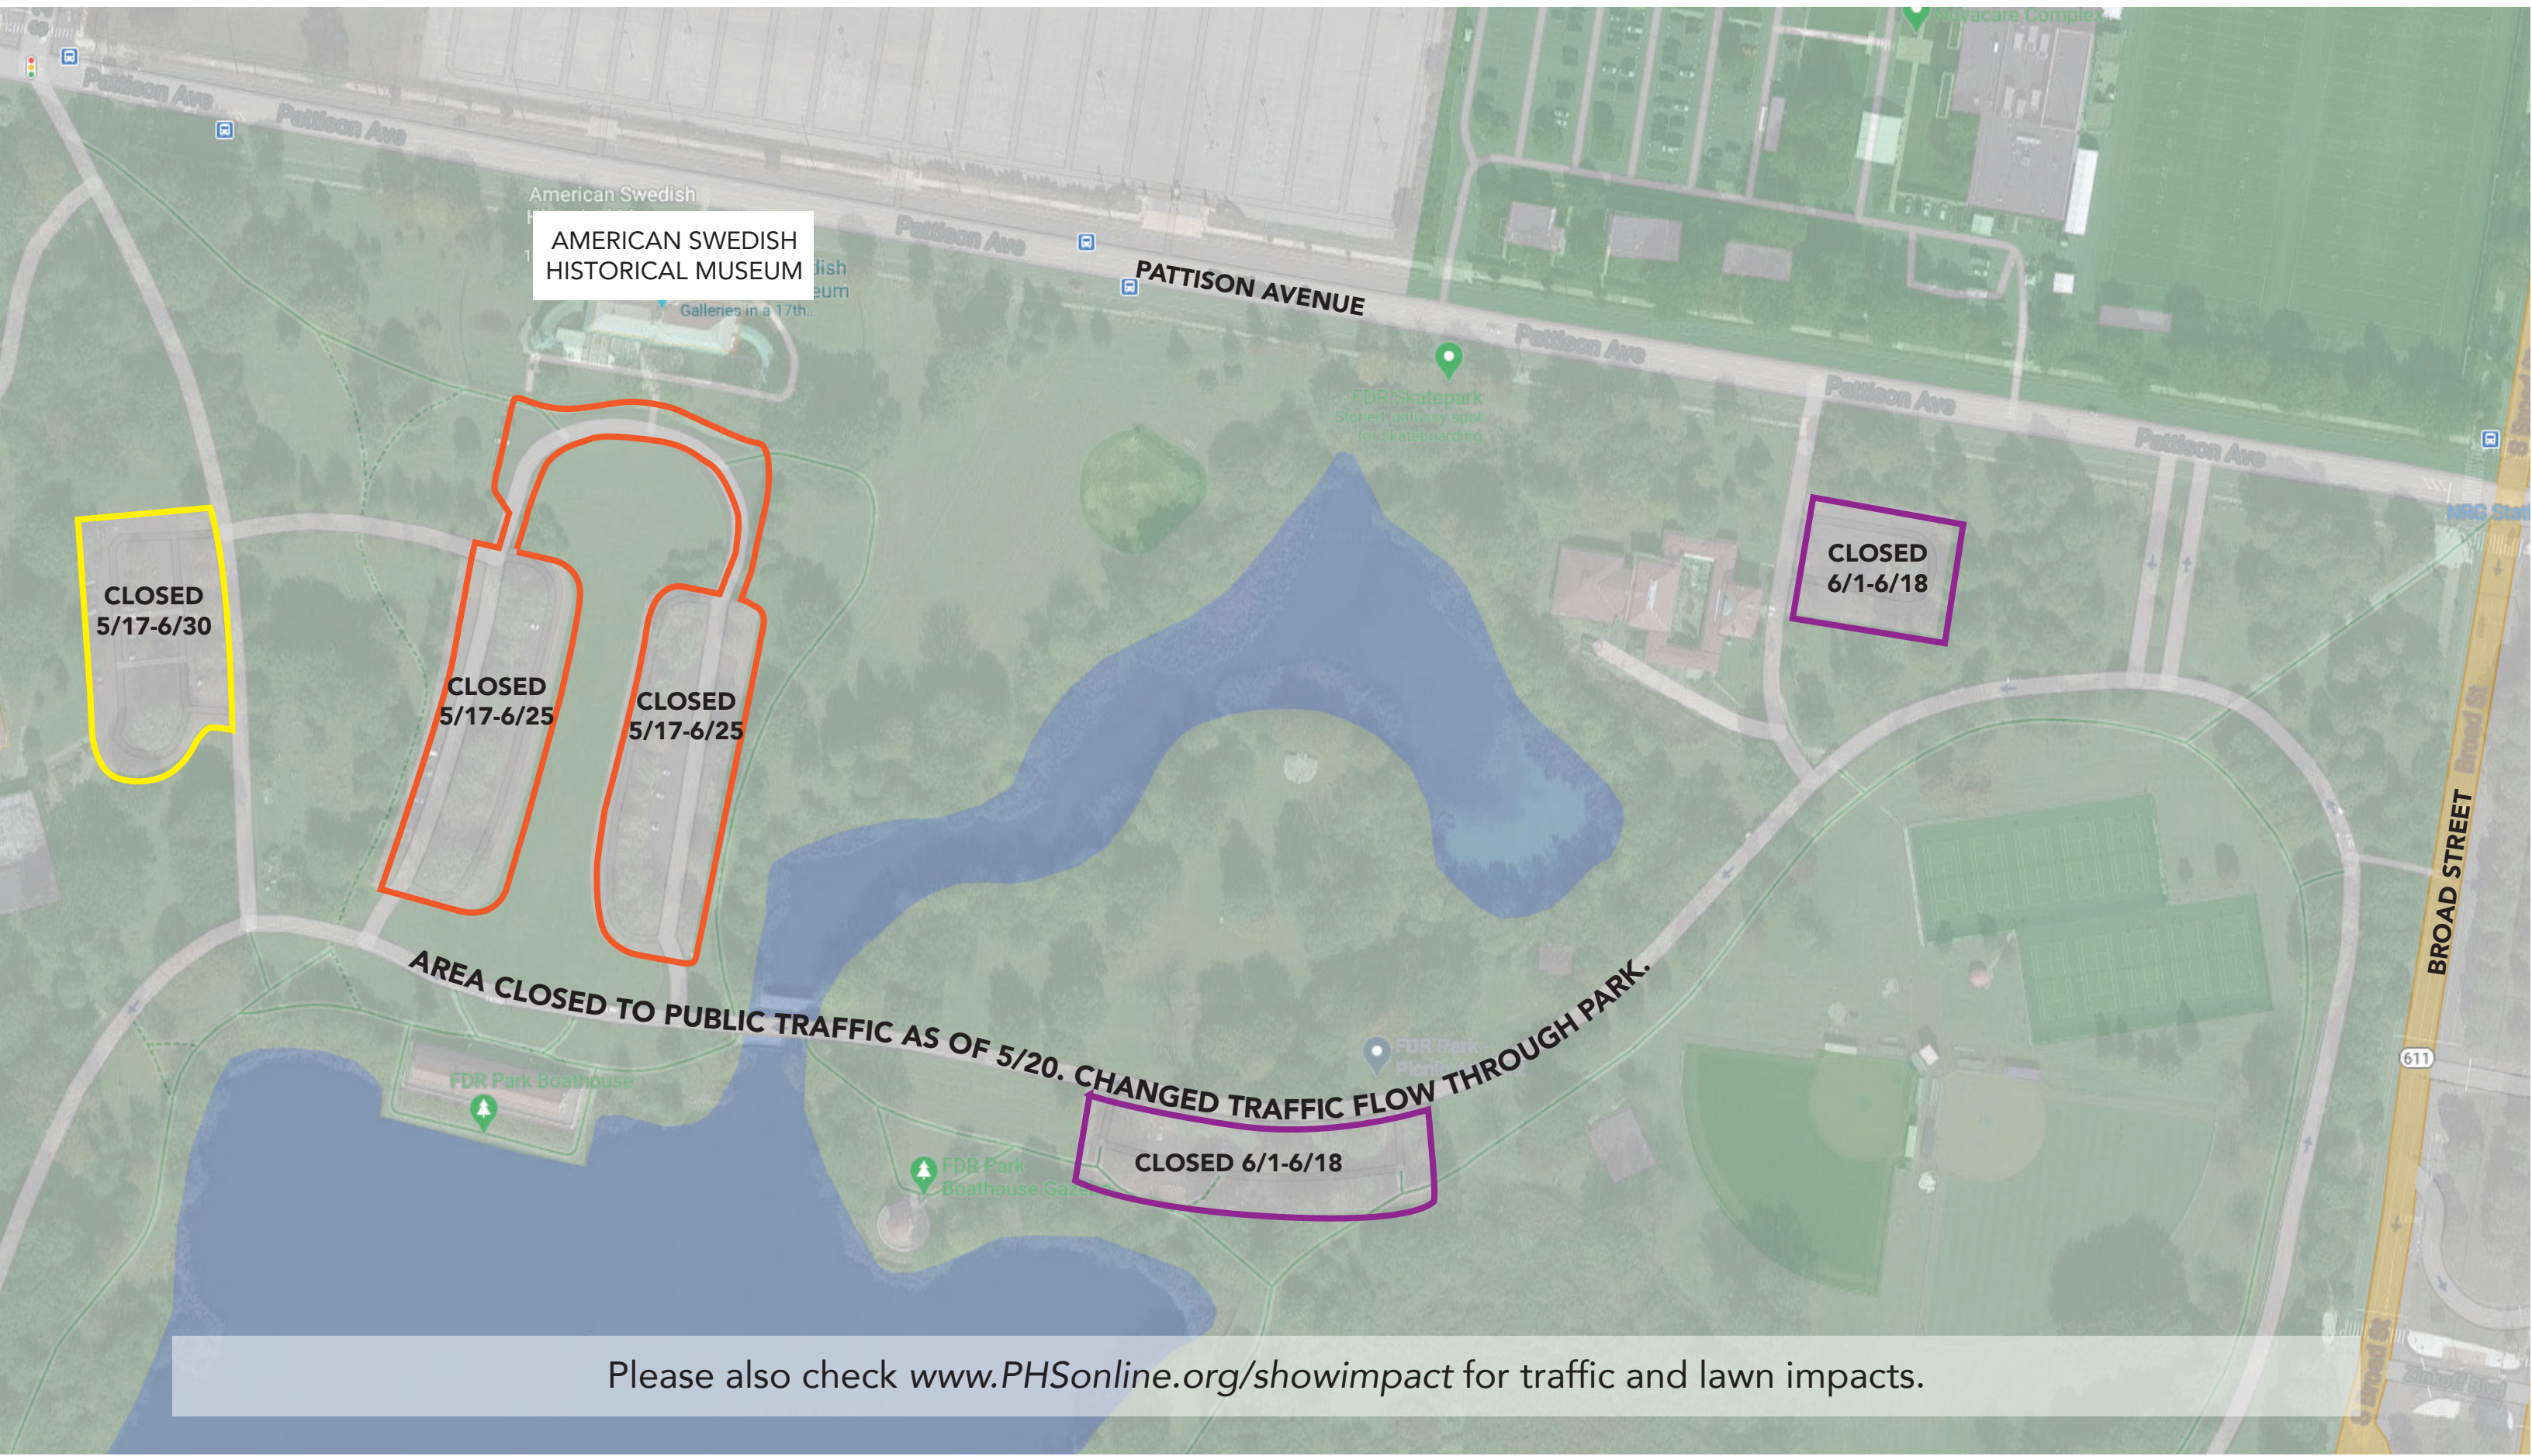

# PHS Philadelphia Flower Show FDR PARK PARKING LOT CLOSURES

AMERICAN SWEDISH HISTORICAL MUSEUM

CLOSED 5/17-6/30

CLOSED 5/17-6/25

CLOSED 5/17-6/25

CLOSED 6/1-6/18

AREA CLOSED TO PUBLIC TRAFFIC AS OF 5/20. CHANGED TRAFFIC FLOW THROUGH PARK.

CLOSED 6/1-6/18

Please also check [www.PHSONline.org/showimpact](http://www.PHSONline.org/showimpact) for traffic and lawn impacts.